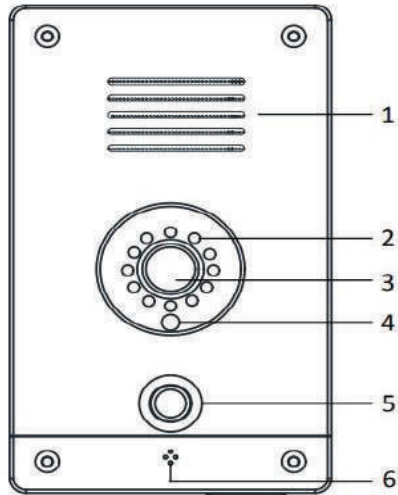

UN-PEA1-21

Alarm Station (SOS)

- One-touch emergency calling
- High quality imaging with 2 MP built-in camera
- Real-time security via sound and voice detection
- Supports broadcasting
- Supports dual net ports
- Built-in SD slot supports MicroSD / SDHC / SDXC up to 128 GB
- Supports siren and audio expansion
- Manufacturing by ISO14001-2015, ISO9001:2015 Company

Specification

Model	UN-PEA1-21
Resolution	2Megapixel
Frame rate	25fps
Video Compression	H.265, H.264
Day/night switch mode	IR Cut Filter
Field angle	Horizontal: 128°, Vertical: 75°, Diagonal: 147°
Audio input	1-ch Built-in Omnidirectional Microphone, Pickup Distance: 5 m 1-ch 3.5 mm Audio Interface for External Audio Input
Audio output	1-ch 3 W Build-in Loudspeaker 1-ch 3.5 mm Audio Interface for External Audio Output
Audio compression	G.711u
Alarm	2 input, 2 output
Protocol	SIP; RTSP; RTP; TCP; UDP, PSTN
Network interface	1RJ45,10 M/100 M/1000 M self adaptive
Audio interface	1-ch Built-in Omnidirectional Microphone, Pickup Distance: 5 m 1-ch 3.5 mm Audio Interface for External Audio Input
SD card	Standard Micro SD card Slot, Supports Micro SD/SDHC/SDXC Card, Max. 128G
RS-485	1
Power supply	12VDC, PoE
Operation temperature	-40 °C to +60 °C (-40 °F to 140 °F)
Power consumption	≤ 24 W
Operation humidity	10% to 90%
Certification	CE, FCC
Ingress Protection	IP65, IK08

Panel Description

Panic Alarm Station

One-touch Panic Alarm Station

Panel Description

No.	Description
1	Loudspeaker
2	IR Light
3	Camera
4	Light Sensor
5	Panic Alarm Button
6	Microphone